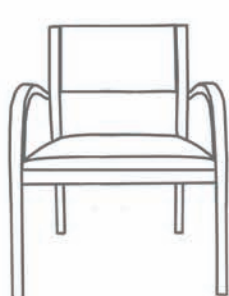

ADAM

EOC

ADAM

Meet Adam...a new collection of multi-purpose seating that includes quality construction and exceptional comfort. Featuring solid maple hardwood frames in a choice of finishes, Adam provides both roomy comfort and heavier than normal weight load support. The curved shaped arms assist in the chair's easy handling and in assisting

occupant access and egress. Adam's field replaceable deep cushioned seat features a two way stretch Matrix base unit supporting multi-density layers of high resilient foam. Options include upholstered arm rests and a choice of ladder or upholstered backs. Adam meets TB133 and California's tough AQMD and CARB requirements