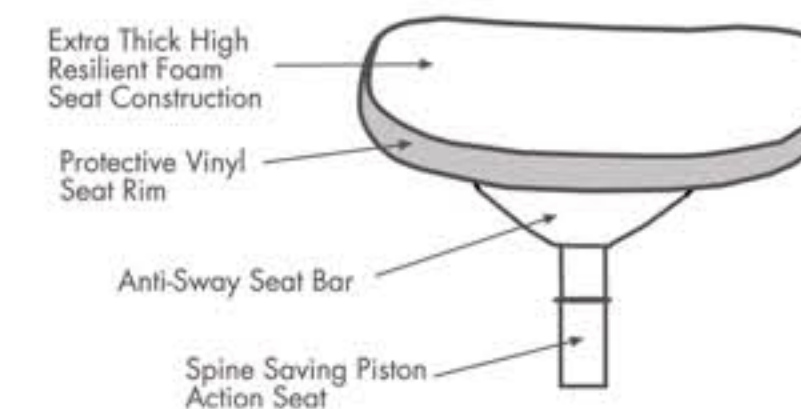

Executive Office Concepts • Elements of Care