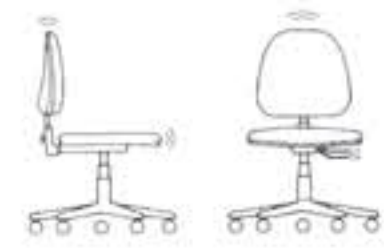

ANTHROM

ANTHROM

Heavy duty multi-function stools with reinforced seats and backs, torque resistant frames, protective seat rims and outside back guards. Adjustable chrome foot ring.

Model	Description	Dimensions Overall			Seat			Arm
		H	W	D	H	W	D	H
659-VHS	Posture Stool w/ Adj. Height/Tilt Back and Chrome Foot Ring.	35-44.5	19	22	21-28	19	18	
659-VTHS	Posture Stool w/ Adj. Height/Tilt Back and Adj. Width Arms. Chrome Foot Ring.	35-44.5	22.8-25.8	22	21-28	19	18	29-36
659-VLHS	Posture Stool w/ Adj. Height/Tilt Back and Adj. Height/Width Arms. Chrome Foot Ring.	35-44.5	22.8-25.8	22	21-28	19	18	Adj.
- C	Casters Installed On Stool (add model suffix).	Adds 2" To Stool Heights						

Featuring reinforced honeycomb seat and back construction for added strength and stability.

Executive Office Concepts • Elements of Care

ANTHROM

Here is superior quality, comfort and strength with features such as anti-sway seat bars, honeycomb reinforced seat and back shells, protective vinyl seat rims and extra thick high resilient foam cushion construction. Anthrom has expanded to include an even wider range of adjustment features and size options.

Features:

- * Spring Tension Back
- * Spine Saving Piston Action Seat
- * Independently Adjustable Seat & Back
- * Heavy Duty Controls & Mechanisms
- * Steel Angle Bar Reinforced Seat & Back
- * Infinite Range Adjustments
- * Adjustable Height & Width Arms
- * Protective Seat Rim
- * CAL 117 Fire Retardant Foam

Model	Description	Dimensions Overall			Seat			Arm
		H	W	D	H	W	D	H
656-VI	Full Function Armless Chair. Pneumatic Lift.	33.5-41	19	22	16-20.5	19	18	-

656-VIS	Same- with adjustable seat slider.							Add \$69
---------	------------------------------------	--	--	--	--	--	--	----------