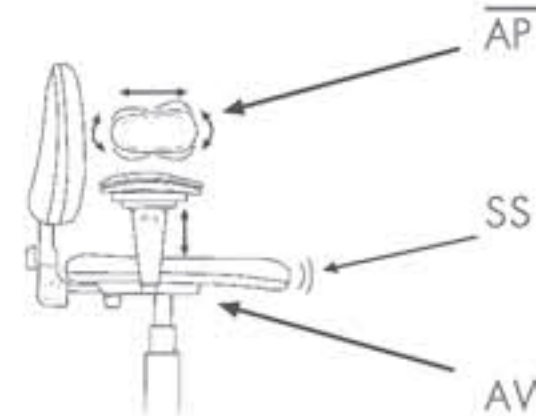

656L-VLI	Same-with Larger Back.	37-44.5	22.8-25.8	22	16-20.5	19	18	Adj.

656L-VLIS	Same- with adjustable seat slider.							Add $69

AP PIVOT ARM OPTION: Height adjustable, pivot adjustable arms with urethane cushioned arm rests. Substitutes for adjustable height/width arms. Add suffix "P" to model number and $45 to the list price.

SS SEAT SLIDER OPTION: Extends seat forward or back up to 2.5" and adds 1" to seat height. Add "SS" to the model number and $69 to the list price.

AW ADJUSTABLE WITH ARM OPTION: Extends the occupant space between arms up to 2.5". Add "AW" to model number and $44 to the list price.