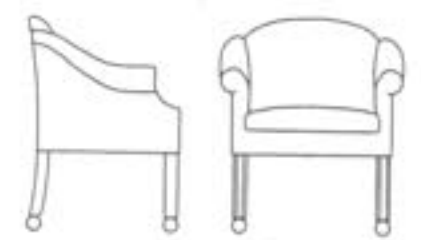

LAFAYETTE

eoc

LAFAYETTE

Introducing the new Lafayette 590 Series Arm Chair, featuring a classic solid hardwood frame construction and deep cushioned sitting comfort.

This affordably priced seating classic features a double doweled and corner blocked frame and a rubber web spring seat construction.

590

590 Arm Chair
35"H, 22"W, 24.5"D

590

Lafayette Arm Chairs

590

591

592

593