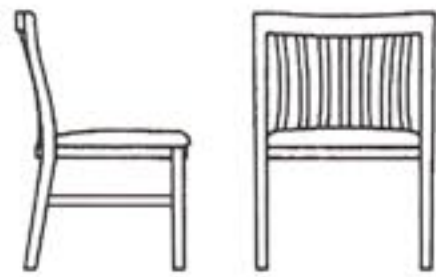

Illustrated on front: Model 32 high slat back chair in 12 Cranberry with Winslow Concord upholstery and model 30 upholstered back in #41 Medium Cherry and Hide & Seek Autumn upholstery.

30 Arm Chair
Full Upholstered Back
31"H, 23"W, 23"D

31 Arm Chair
Slat Back
31"H, 23"W, 23"D

32 High Back
Arm Chair
39"H, 23"W, 24"D

33 Armless Chair
Full Upholstered Back
31"H, 23"W, 23"D

34 Armless Chair
Slat Back
31"H, 23"W, 23"D

39 High Back
Armless Chair
31"H, 23"W, 24"D