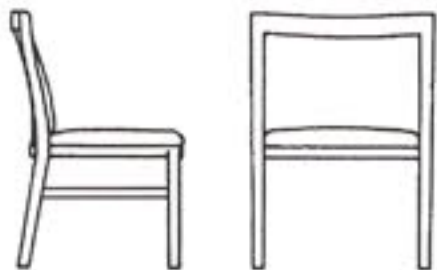

Illustrated on front: Model 32 high slat back chair in 12 Cranberry with Winslow Concord upholstery and model 30 upholstered back in #41 Medium Cherry and Hide & Seek Autumn upholstery.

30 Arm Chair
Full Upholstered Back
31"H, 23"W, 23"D

31 Arm Chair
Slat Back
31"H, 23"W, 23"D

32 High Back
Arm Chair
39"H, 23"W, 24"D

33 Armless Chair
Full Upholstered Back
31"H, 23"W, 23"D

34 Armless Chair
Slat Back
31"H, 23"W, 23"D

39 High Back
Armless Chair
31"H, 23"W, 24"D