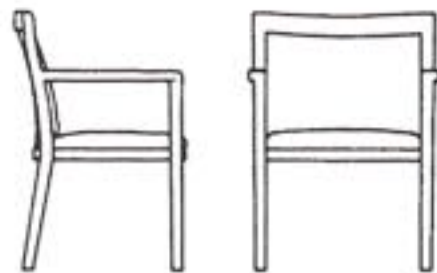

Polo

30

32

30

Polo

Here is classic guest seating in its' richest form. The Polo collection is EOC's banner hardwood chair group featuring distinctive comfort and craftsmanship.

Polo's solid hardwood frame construction includes special comfort shaped arm rests, individually contoured back slats

and multi-curved rear legs. The full perimeter doweled and corner blocked seat frame provides additional strength and rigidity.

Choose from 31" or 39" high backs in both arm and armless models in an endless array of upholstery, including customer's own material.

Illustrated on front: Model 32 high slat back chair in 12 Cranberry with Winslow Concord upholstery and model 30 upholstered back in #41 Medium Cherry and Hide & Seek Autumn upholstery.

30 Arm Chair
Full Upholstered Back
31"H, 23"W, 23"D