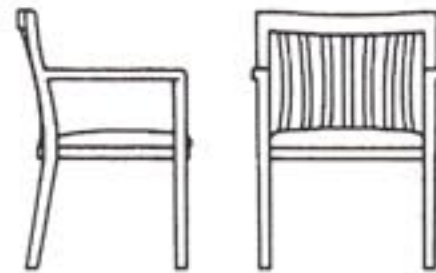

Polo

30

32

30

Polo

Here is classic guest seating in its' richest form. The Polo collection is EOC's banner hardwood chair group featuring distinctive comfort and craftsmanship.

Polo's solid hardwood frame construction includes special comfort shaped arm rests, individually contoured back slats

and multi-curved rear legs. The full perimeter doweled and corner blocked seat frame provides additional strength and rigidity.

Choose from 31" or 39" high backs in both arm and armless models in an endless array of upholstery, including customer's own material.

Illustrated on front: Model 32 high slat back chair in 12 Cranberry with Winslow Concord upholstery and model 30 upholstered back in #41 Medium Cherry and Hide & Seek Autumn upholstery.

30 Arm Chair
Full Upholstered Back
31"H, 23"W, 23"D