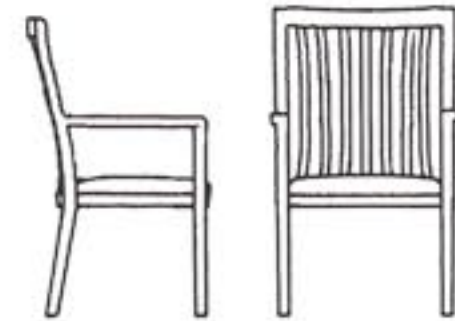

32 High Back
Arm Chair
39"H, 23"W, 24"D