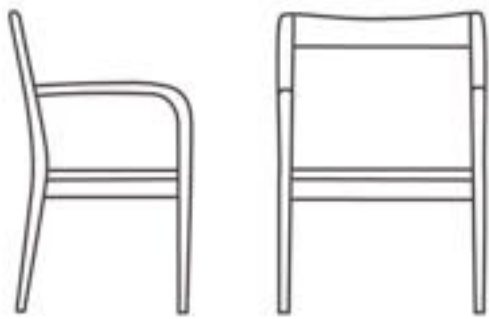

RHYME

eoc

RHYME

Here is a new collection of soft seating with gracefully sculptured solid hardwood arm and leg detailing. The high resilient foam cushion construction has a rubberized spring web seat base for deep sitting comfort. Choose from three different back designs, including model

21 consisting of sixteen hand-finished and fully framed hardwood slats. Rhyme is also available with matching lounge and two seat sofa models.

20 Arm Chair
32.5"H , 22" W, 23.5" D

21 Arm Chair
32.5"H , 22" W, 23.5" D