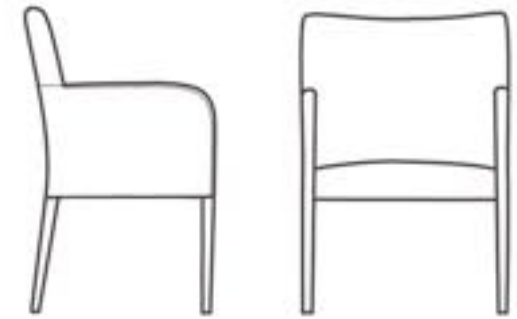

RHYME

eoc

RHYME

Here is a new collection of soft seating with gracefully sculptured solid hardwood arm and leg detailing. The high resilient foam cushion construction has a rubberized spring web seat base for deep sitting comfort. Choose from three different back designs, including model

21 consisting of sixteen hand-finished and fully framed hardwood slats. Rhyme is also available with matching lounge and two seat sofa models.

20 Arm Chair
32.5"H , 22" W, 23.5" D

21 Arm Chair
32.5"H , 22" W, 23.5" D