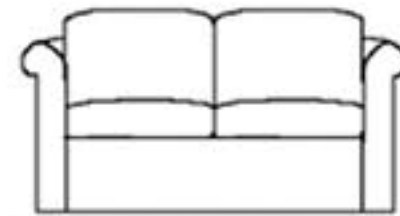

San Simeon

San Simeon

Here is classic soft cushioned seating with reversible, zippered seat and back cushions. The Lawson arm type construction features a hardwood interior frame with a spring web seat base.

The elegant padded and rolled arm wraps the seating unit's entire outer perimeter, including the sides and back. Cushion construction includes high resilient foam with a Dacron polyester overlay.

1350 Lounge Chair
31H - 35W - 31D