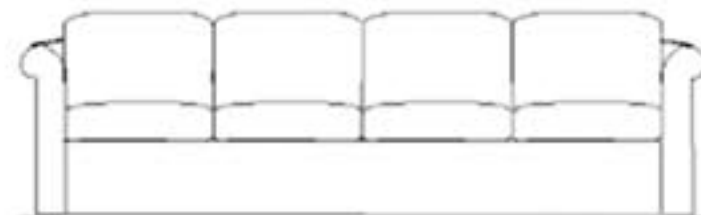

San Simeon

San Simeon

Here is classic soft cushioned seating with reversible, zippered seat and back cushions. The Lawson arm type construction features a hardwood interior frame with a spring web seat base.

The elegant padded and rolled arm wraps the seating unit's entire outer perimeter, including the sides and back. Cushion construction includes high resilient foam with a Dacron polyester overlay.

1350 Lounge Chair
31H - 35W - 31D

1351-5 Two Cushion Sofa
31H - 58W - 31D

1351-7 Three Cushion Sofa
31H - 80W - 31D

1351-9 Four Cushion Sofa
31H - 102W - 31D

Executive Office Concepts

1715 Anderson Avenue, Compton, CA 90220
eoc@earthlink.net <http://www.eoccorp.com>
800-421-5927 310-537-1657 FAX: 310-603-9100