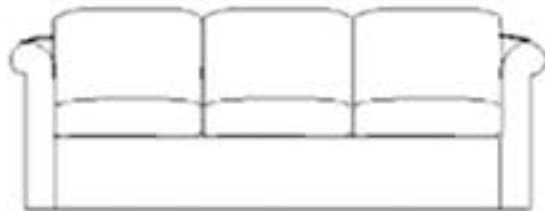

1351-7 Three Cushion Sofa
31H - 80W - 31D