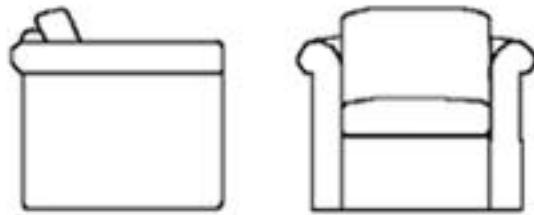

San Simeon

San Simeon

Here is classic soft cushioned seating with reversible, zippered seat and back cushions. The Lawson arm type construction features a hardwood interior frame with a spring web seat base.

The elegant padded and rolled arm wraps the seating unit's entire outer perimeter, including the sides and back. Cushion construction includes high resilient foam with a Dacron polyester overlay.

1350 Lounge Chair
31H - 35W - 31D