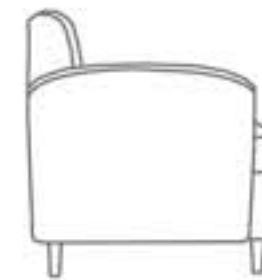

TIVIT

TIVIT

IMPORTANT CHOICES

- Optional hardwood arm caps in a choice of finishes.
- Optional retractable lap top/serving tables for both right and left arms.
- Choice of wood or laminate top tables.
- Choice of metal or wood tapered leg finishes.
- Optional concealed ganging devices.

1002 Armless Chair

1003 Left Arm Chair

1004 Right Arm Chair

1005 Arm Chair

10ST Side Table
10CT Corner Table

10STM Side Table

-T Retractable
Tablet Arm

-W1 Hardwood
Arm Caps

DIMENSIONS (Inches):

Chair:	Add 3" width per arm
Tables:	Model: 10CT:
	Model: 10ST & 10STM:
Tablet Arm:	Left or Right

Width	Depth	Height
23	27.5	32.5
30	30	16.5
21	30	16.5
25.5	12	27

Executive Office Concepts • Elements of Care

Meet Tivit

This fully upholstered, modular seating system is designed for both comfortable and versatile lounge seating arrangements.

same way either side by side, back to back or in combination with matching modular tables.