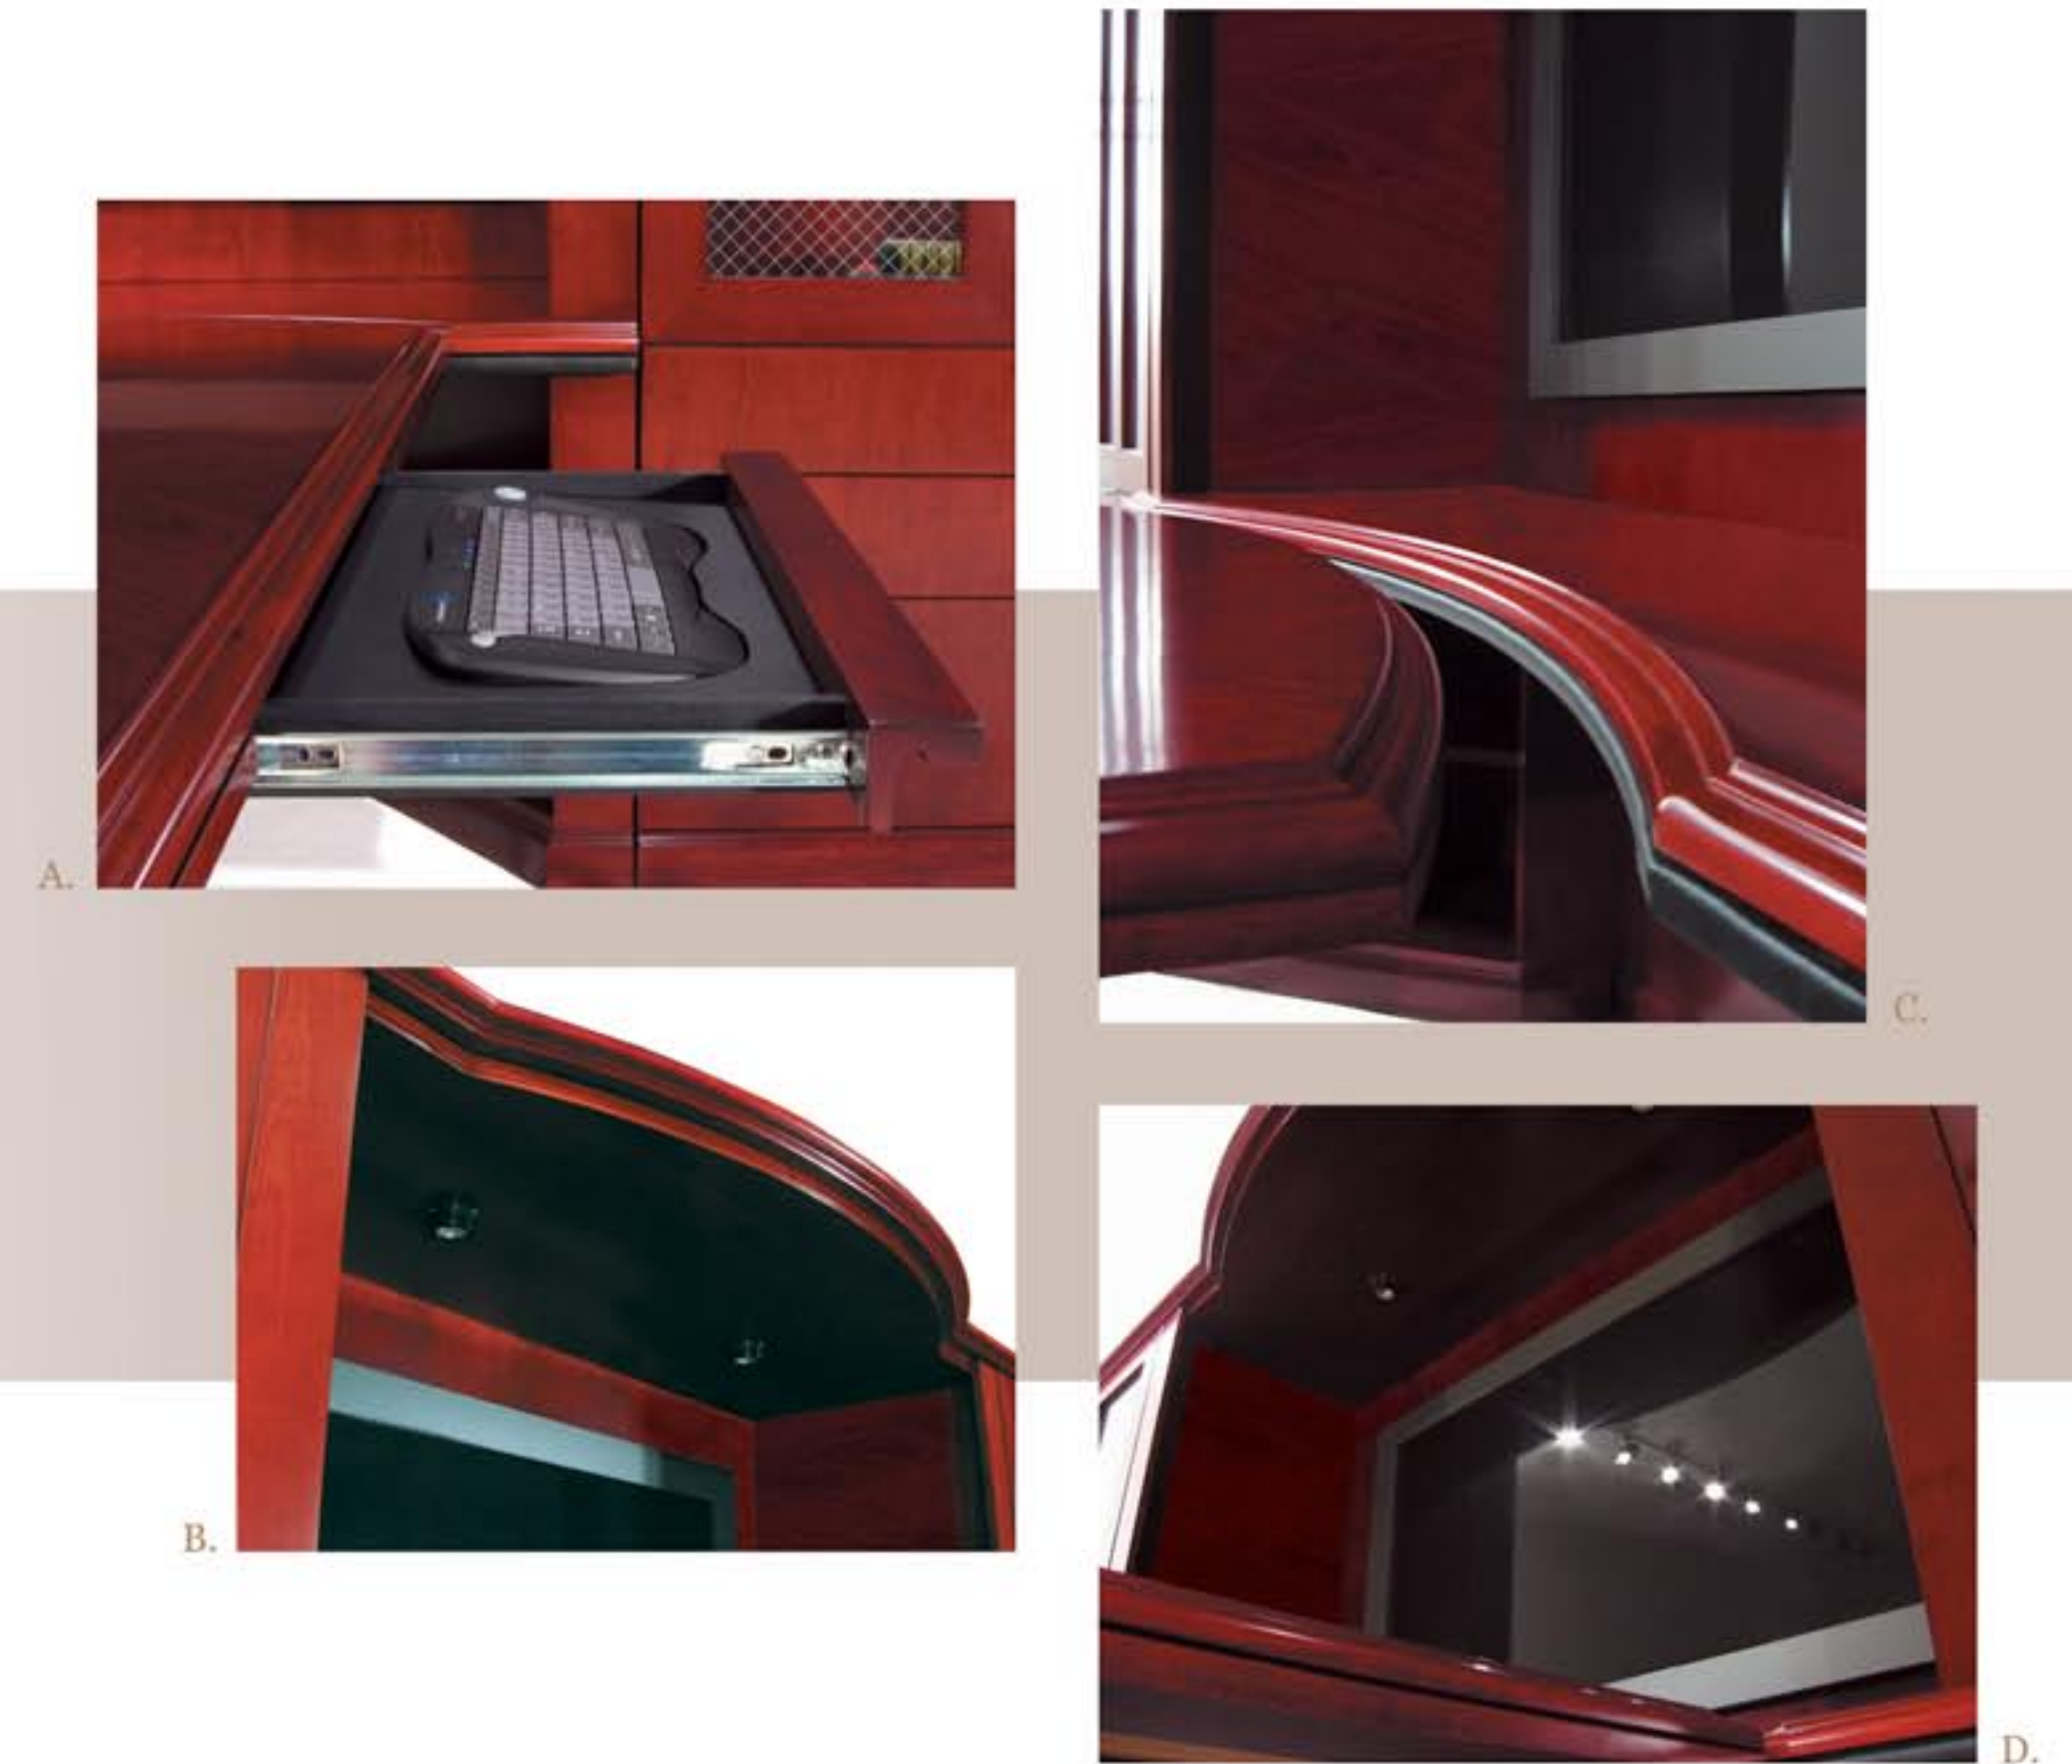

TRANSFORMER™

...THE changing workplace.

SYSTEMS COORDINATES

Just like the world of technology for which it was designed, Transformer instantly adapts to your immediate requirements. The mobile table/desk's special bases with recessed casters let you quietly roll it into place. One minute a video conference center . . . an executive work station the next. A media center that supports conferencing, educating, and demonstrating, while keeping you current with the wide world of business, sports and entertainment. No wires to tie you down; the concealed wireless communications

equipment keeps you in control from any position. Flexibly manufactured, the 78.5- high wall system expands to both sides with an endless parade of optional storage and showcase cabinets on standard 18" and 36" widths. The wall system can stack, suspend cabinets over work surfaces, and even turn corners. Or take it still further: custom configure your own unique dimensional and layout requirements. And complete it with traditional, transitional, or contemporary edge details, finishes, and accents.

Executive Office Concepts • InnerLink • Elements of Care

TRANSFORMATION

Beautifully transforms two space consuming business functions into one . . . in just seconds . . .

...from conferencing...

A multifaceted AV/Conference center, ideal for client and associate briefings & interactive media communications.

...to desking.

An executive work station complete with reference drawers, storage, endless filing capacity, & display cabinet options.

DETAILS

- A. Roll-out wireless console keeps you in control from any position.
- B. Overhead canopy reduces screen reflection and houses recessed halogen lighting. Express yourself with a choice of traditional, transitional, or contemporary edge details and finishes.
- C. Protective padded bumper docking guard.
- D. Accommodates a plasma screen or LCD display of your choice.