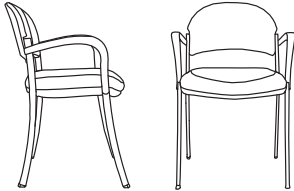

# DARLA

Well proportioned arm and armless guest chairs for any occasion.

Model	Description	Dimensions Overall			Seat	
		H	W	D	W	D
691M	<b>Arm Chair</b> Soft textured urethane arms with multiple contoured, padded and upholstered seat and back with protective outer shells.	33	22.5	21.5	18.5	18
693M	<b>Armless Chair</b> Multiple contoured, padded and upholstered seat and back with protective outer shells.	33	19.5	21.5	18.5	18
693-GD	<b>Ganging Device</b> (2 required per chair)	-	-	-	-	-
690-C	<b>Chair Cart</b> Tilt platform for maximum stacking.	6	21	23	-	-
690-D	<b>Transport Dolly</b> Tilt platform for maximum stacking.	24	35	38	-	-

Darla arm/armless chairs will stack up to ten units high on a tilt chair cart.

MULTIPURPOSE SEATING

**Finish:** Matching black arms, frames and outer shells.

**Features:**

- \* Light Weight. Easy To Handle and Stack
- \* Elliptical Shaped Tubular Steel Frame
- \* Add or Remove One or Both Arms
- \* Optional Snap-On Ganging Device
- \* Arm/Armless Models Can Stack Together