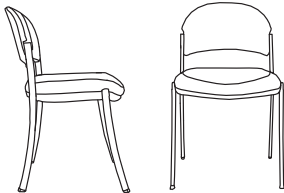

# DARLA

Well proportioned arm and armless guest chairs for any occasion.

Model	Description	Dimensions Overall			Seat	
		H	W	D	W	D
691M	<b>Arm Chair</b> Soft textured urethane arms with multiple contoured, padded and upholstered seat and back with protective outer shells.	33	22.5	21.5	18.5	18
693M	<b>Armless Chair</b> Multiple contoured, padded and upholstered seat and back with protective outer shells.	33	19.5	21.5	18.5	18
693-GD	<b>Ganging Device</b> (2 required per chair)	-	-	-	-	-
690-C	<b>Chair Cart</b> Tilt platform for maximum stacking.	6	21	23	-	-
690-D	<b>Transport Dolly</b> Tilt platform for maximum stacking.	24	35	38	-	-

Darla arm/armless chairs will stack up to ten units high on a tilt chair cart.

MULTIPURPOSE SEATING

**Finish:** Matching black arms, frames and outer shells.

**Features:**

- \* Light Weight. Easy To Handle and Stack
- \* Elliptical Shaped Tubular Steel Frame
- \* Add or Remove One or Both Arms
- \* Optional Snap-On Ganging Device
- \* Arm/Armless Models Can Stack Together