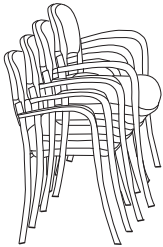

# DARLA

Well proportioned arm and armless guest chairs for any occasion.

Model	Description	Dimensions Overall			Seat	
		H	W	D	W	D
691M	<b>Arm Chair</b> Soft textured urethane arms with multiple contoured, padded and upholstered seat and back with protective outer shells.	33	22.5	21.5	18.5	18
693M	<b>Armless Chair</b> Multiple contoured, padded and upholstered seat and back with protective outer shells.	33	19.5	21.5	18.5	18
693-GD	<b>Ganging Device</b> (2 required per chair)	-	-	-	-	-
690-C	<b>Chair Cart</b> Tilt platform for maximum stacking.	6	21	23	-	-
690-D	<b>Transport Dolly</b> Tilt platform for maximum stacking.	24	35	38	-	-

Darla arm/armless chairs will stack up to ten units high on a tilt chair cart.

MULTIPURPOSE SEATING

**Finish:** Matching black arms, frames and outer shells.

**Features:**

- \* Light Weight. Easy To Handle and Stack
- \* Elliptical Shaped Tubular Steel Frame
- \* Add or Remove One or Both Arms
- \* Optional Snap-On Ganging Device
- \* Arm/Armless Models Can Stack Together