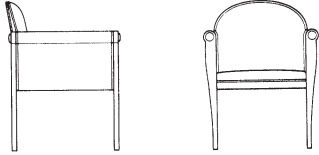

MERIDIAN

Classic arm, lounge and sofa seating
with eye catching accent options.

LOBBY/LOUNGE SEATING

Model	Description	Dimensions Overall			Seat			Arm
		H	W	D	H	W	D	H

1200M	Meridian Arm Chair	32	26	26	18	19	19	26
-------	--------------------	----	----	----	----	----	----	----

1210M	Meridian Lounge Chair	32	28.5	26	17	22	20.5	26
-------	-----------------------	----	------	----	----	----	------	----

1211-5M	Meridian Two Seat Sofa	32	48.5	26	17	42	20.5	26
---------	------------------------	----	------	----	----	----	------	----

1212B-5M	Two Seat Bench	18	48.5	20.5	18	42	20.5	-
----------	----------------	----	------	------	----	----	------	---

1213B-5M	Two Seat Bench With Arms	27	48.5	20.5	18	42	20.5	-
----------	--------------------------	----	------	------	----	----	------	---