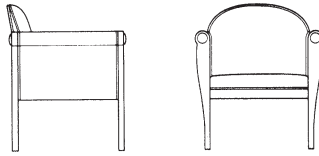

MERIDIAN

Classic arm, lounge and sofa seating
with eye catching accent options.

LOBBY/LOUNGE SEATING

Model	Description	Dimensions Overall			Seat			Arm
		H	W	D	H	W	D	H

1200M	Meridian Arm Chair	32	26	26	18	19	19	26
-------	--------------------	----	----	----	----	----	----	----

1210M	Meridian Lounge Chair	32	28.5	26	17	22	20.5	26
-------	-----------------------	----	------	----	----	----	------	----

1211-5M	Meridian Two Seat Sofa	32	48.5	26	17	42	20.5	26
---------	------------------------	----	------	----	----	----	------	----

1212B-5M	Two Seat Bench	18	48.5	20.5	18	42	20.5	-
----------	----------------	----	------	------	----	----	------	---

1213B-5M	Two Seat Bench With Arms	27	48.5	20.5	18	42	20.5	-
----------	--------------------------	----	------	------	----	----	------	---