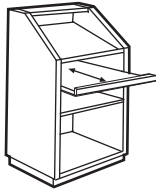

Description	Model	Size	Laminate	Wood	Wgt.	Cubes
			(Add "Z")	(Add "U")		
			List Price			
<b>Mobile Cart.</b> Includes adjustable center shelf. 3" locking casters and power cord grommets.	<b>VC-24UC()</b>	22" X 23" D 29" High	880	1167	71	10.8
	<b>VC-24UCD()</b>	22" X 24" D 29" High	1047	1387	80	11.2
<b>Same - with doors</b>						
<b>Lectern</b> Bow/wedge shaped floating wood top over an arch shaped cabinet with a matching base with 3" dia. locking casters. Includes 3 shelves and grill cloth for power package.	<b>ES-ULC</b>	32"x22"D 45" High	N/A	5024	135	22.2
	<b>ES-GLC</b>	32"x22"D 45" High	N/A	6353	150	22.2
<b>Lectern - Glass Top</b> Same as above only with 3/4" thick bevelled edge glass top on polished metal risers with polished metal document rail.						
<b>Glass Inset Logo Option</b> Custom 2 color graphic on glass (requires camera ready art).	<b>ELOG</b>	16"x6"H	N/A	1232	-	-

# LECTERNS

These lecterns are standard equipped with adjustable reading lights, sloped work surfaces and locking recessed casters. Add suffix letter "U" for wood or "Z" for laminate finish.

Description	Model	Dimensions			Laminate (Add "Z")	Wood (Add "U")	Wgt.	Cubes
		D	H	W	List Price	List Price		
<b>Lectern</b> Price includes adjustable reading light, recessed base and locking casters. Sloped work surface is of suede black laminate for better focus. Includes 3 full depth wood veneer shelves.	LC24( )	19	47	24	1832	2318	80	16
	LC30( )	19	47	30	2178	2678	97	19
	LC36( )	19	47	36	2614	3213	114	22
<b>Swing Doors</b> Includes fixed upper shelf and lock.	-DL( )				220	449	8	-
<b>Roll-Out Shelf</b> For lap top presentations. (Substitute for shelf under sloped work surface.)	-S( )	12	1	22/28	195	255	4	-