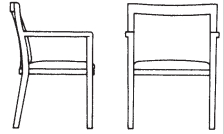

POLO

Classic wooden guest seating.

Model	Description	Dimensions Overall			Seat		Arm	
		H	W	D	H	W	D	H
30	Arm Chair. Full Upholstered Back.	31	23	23	17.5	19	18	24
31	Arm Chair. Slat Back.	31	23	23	17.5	19	19	24
32	High Back Arm Chair. Slat Back.	39	23	24	17.5	19	19	24

Features:

- * Solid Hardwood Construction
- * Dual Cushion Upholstery
- * Spring Web Seat Construction
- * Padded and Upholstered Outside Back
- * CAL 117 Upholstered Materials

List Prices - Cover Grades