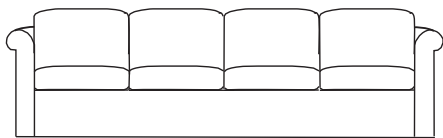

1351-9	Four Cushion Sofa.	31	102	31	18	92	20	26