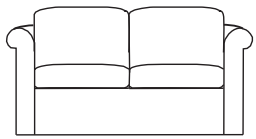

SAN SIMEON

A soft cushioned transitional lounge seating collection with reversible seat and back cushions with a flexible spring web seat base.

Model	Description	Dimensions Overall			Seat			Arm
		H	W	D	H	W	D	H
1350	Lounge Chair.	31	35	31	18	25	20	26

1351-5	Two Cushion Sofa.	31	58	31	18	48	20	26
--------	-------------------	----	----	----	----	----	----	----

1351-7	Three Cushion Sofa.	31	80	31	18	70	20	26
--------	---------------------	----	----	----	----	----	----	----

1351-9	Four Cushion Sofa.	31	102	31	18	92	20	26
--------	--------------------	----	-----	----	----	----	----	----

Features:

- * Reversible Zippered Cushions
- * Lawson Style Arm Construction
- * Spring Web Seat Base
- * Hardwood Interior Frame and Legs
- * High Resilient Foam
- * Dacron Polyester Overlay
- * CAL 117 Upholstery Materials