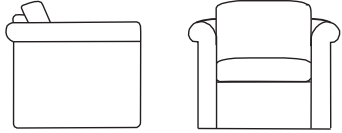

SAN SIMEON

A soft cushioned transitional lounge seating collection with reversible seat and back cushions with a flexible spring web seat base.

Model	Description	Dimensions Overall			Seat			Arm
		H	W	D	H	W	D	H
1350	Lounge Chair.	31	35	31	18	25	20	26

1351-5	Two Cushion Sofa.	31	58	31	18	48	20	26
--------	-------------------	----	----	----	----	----	----	----

1351-7	Three Cushion Sofa.	31	80	31	18	70	20	26
--------	---------------------	----	----	----	----	----	----	----