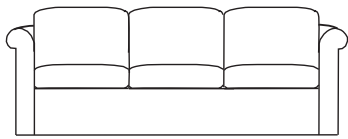

SAN SIMEON

A soft cushioned transitional lounge seating collection with reversible seat and back cushions with a flexible spring web seat base.

Model	Description	Dimensions Overall			Seat			Arm
		H	W	D	H	W	D	H
1350	Lounge Chair.	31	35	31	18	25	20	26

1351-5	Two Cushion Sofa.	31	58	31	18	48	20	26
--------	-------------------	----	----	----	----	----	----	----

1351-7	Three Cushion Sofa.	31	80	31	18	70	20	26
--------	---------------------	----	----	----	----	----	----	----