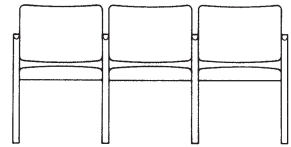

ST. HELENA

*Comfortable guest and reception seating
with spring web seat construction.*

Model	Description	Dimensions Overall			Seat			Arm
		H	W	D	H	W	D	H
771-A	Open Arm Chair.	31.5	21.5	23	17.5	19	18	25
771-L	Ladder Arm Chair.	31.5	21.5	23	17.5	19	18	25
771-2A	2 Seat Open Arm Unit.	31.5	42	23	14.5	19	18	25
771-2LA	Same-Ladder Arms.							Add \$160
771-3A	3 Seat Open Arm Unit.	31.5	62.5	23	17.5	19	18	25
771-3LA	Same-Ladder Arms.							Add \$214
771-3TMA	2 Seat/Mid Table Open Arm Unit.	31.5	62.5	23	17.5	19	18	25
771-3TMLA	Same-Ladder Arms.							Add \$214

Wood Finishes:

1 Walnut	18 Cherry	27 Pearwood
28 Mahogany	33 Natural Maple	41 Medium Cherry
46 Cranberry	47 Antique Cherry	49 Honey Cherry
100 Chocolate (+6%)	101 Charcoal (+6%)	

Features:

- * Solid Maple Hardwood Frames
- * Spring Web Seat Construction
- * No Exposed Dowels or Hardware
- * Replaceable Seat Unit
- * Dacron Polyester Top Cushion
- * Weltless Waterfall Upholstery
- * CAL 117 Upholstery Materials
- * TB 133 Compliance Capability