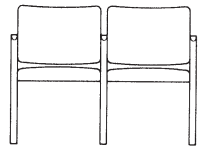

ST. HELENA

*Comfortable guest and reception seating
with spring web seat construction.*

Model	Description	Dimensions Overall			Seat			Arm
		H	W	D	H	W	D	H
771-A	Open Arm Chair.	31.5	21.5	23	17.5	19	18	25
771-L	Ladder Arm Chair.	31.5	21.5	23	17.5	19	18	25
771-2A	2 Seat Open Arm Unit.	31.5	42	23	14.5	19	18	25
771-2LA	Same-Ladder Arms.							Add \$160
771-3A	3 Seat Open Arm Unit.	31.5	62.5	23	17.5	19	18	25
771-3LA	Same-Ladder Arms.							Add \$214
771-3TMA	2 Seat/Mid Table Open Arm Unit.	31.5	62.5	23	17.5	19	18	25
771-3TMLA	Same-Ladder Arms.							Add \$214

Wood Finishes:

1 Walnut	18 Cherry	27 Pearwood
28 Mahogany	33 Natural Maple	41 Medium Cherry
46 Cranberry	47 Antique Cherry	49 Honey Cherry
100 Chocolate (+6%)	101 Charcoal (+6%)	

Features:

- * Solid Maple Hardwood Frames
- * Spring Web Seat Construction
- * No Exposed Dowels or Hardware
- * Replaceable Seat Unit
- * Dacron Polyester Top Cushion
- * Weltless Waterfall Upholstery
- * CAL 117 Upholstery Materials
- * TB 133 Compliance Capability