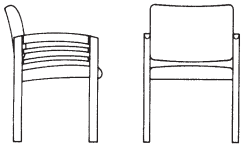

ST. HELENA

*Comfortable guest and reception seating
with spring web seat construction.*

Model	Description	Dimensions Overall			Seat			Arm
		H	W	D	H	W	D	H
771-A	Open Arm Chair.	31.5	21.5	23	17.5	19	18	25
771-L	Ladder Arm Chair.	31.5	21.5	23	17.5	19	18	25
771-2A	2 Seat Open Arm Unit.	31.5	42	23	14.5	19	18	25
771-2LA	Same-Ladder Arms.							Add \$160
771-3A	3 Seat Open Arm Unit.	31.5	62.5	23	17.5	19	18	25
771-3LA	Same-Ladder Arms.							Add \$214
771-3TMA	2 Seat/Mid Table Open Arm Unit.	31.5	62.5	23	17.5	19	18	25
771-3TMLA	Same-Ladder Arms.							Add \$214