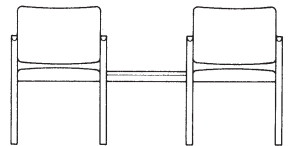

ST. HELENA

*Comfortable guest and reception seating
with spring web seat construction.*

Model	Description	Dimensions Overall			Seat			Arm
		H	W	D	H	W	D	H
771-A	Open Arm Chair.	31.5	21.5	23	17.5	19	18	25
771-L	Ladder Arm Chair.	31.5	21.5	23	17.5	19	18	25
771-2A	2 Seat Open Arm Unit.	31.5	42	23	14.5	19	18	25
771-2LA	Same-Ladder Arms.							Add \$160
771-3A	3 Seat Open Arm Unit.	31.5	62.5	23	17.5	19	18	25
771-3LA	Same-Ladder Arms.							Add \$214
771-3TMA	2 Seat/Mid Table Open Arm Unit.	31.5	62.5	23	17.5	19	18	25
771-3TMLA	Same-Ladder Arms.							Add \$214