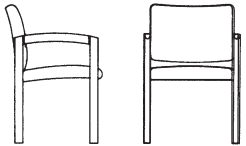

ST. HELENA

*Comfortable guest and reception seating
with spring web seat construction.*

Model	Description	Dimensions Overall			Seat			Arm
		H	W	D	H	W	D	H
771-A	Open Arm Chair.	31.5	21.5	23	17.5	19	18	25
771-L	Ladder Arm Chair.	31.5	21.5	23	17.5	19	18	25
771-2A	2 Seat Open Arm Unit.	31.5	42	23	14.5	19	18	25
771-2LA	Same-Ladder Arms.							Add \$160
771-3A	3 Seat Open Arm Unit.	31.5	62.5	23	17.5	19	18	25
771-3LA	Same-Ladder Arms.							Add \$214
771-3TMA	2 Seat/Mid Table Open Arm Unit.	31.5	62.5	23	17.5	19	18	25
771-3TMLA	Same-Ladder Arms.							Add \$214