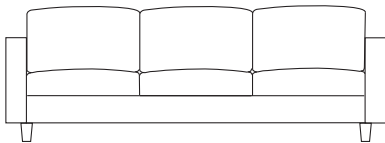

TUSCANY

The classic tuxedo sofa design for space and comfort lovers.

Model	Description	Dimensions Overall			Seat			Arm
		H	W	D	H	W	D	H

1250	Lounge Chair.	31	31	33	17	23	22	25
------	---------------	----	----	----	----	----	----	----

1251-5	Two Cushion Sofa.	31	54	33	17	46	22	25
--------	-------------------	----	----	----	----	----	----	----

1251-7	Three Cushion Sofa.	31	77	33	17	69	22	25
--------	---------------------	----	----	----	----	----	----	----

1251-9	Four Cushion Sofa.	31	100	33	17	92	22	25
--------	--------------------	----	-----	----	----	----	----	----

BASE OPTIONS: (Units are standard with tapered hardwood legs)

“P” Laminated Plinth Base.
Black laminate standard - Any EOC laminate at no extra charge.