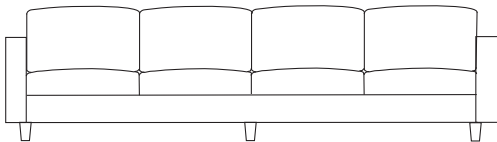

TUSCANY

The classic tuxedo sofa design for space and comfort lovers.

Model	Description	Dimensions Overall			Seat			Arm
		H	W	D	H	W	D	H

1250	Lounge Chair.	31	31	33	17	23	22	25
------	---------------	----	----	----	----	----	----	----

1251-5	Two Cushion Sofa.	31	54	33	17	46	22	25
--------	-------------------	----	----	----	----	----	----	----

1251-7	Three Cushion Sofa.	31	77	33	17	69	22	25
--------	---------------------	----	----	----	----	----	----	----

1251-9	Four Cushion Sofa.	31	100	33	17	92	22	25
--------	--------------------	----	-----	----	----	----	----	----

BASE OPTIONS: (Units are standard with tapered hardwood legs)

“P” Laminated Plinth Base.
Black laminate standard - Any EOC laminate at no extra charge.