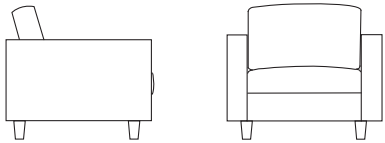

TUSCANY

The classic tuxedo sofa design for space and comfort lovers.

Model	Description	Dimensions Overall			Seat			Arm
		H	W	D	H	W	D	H

1250	Lounge Chair.	31	31	33	17	23	22	25
------	---------------	----	----	----	----	----	----	----

1251-5	Two Cushion Sofa.	31	54	33	17	46	22	25
--------	-------------------	----	----	----	----	----	----	----

1251-7	Three Cushion Sofa.	31	77	33	17	69	22	25
--------	---------------------	----	----	----	----	----	----	----

1251-9	Four Cushion Sofa.	31	100	33	17	92	22	25
--------	--------------------	----	-----	----	----	----	----	----

BASE OPTIONS: (Units are standard with tapered hardwood legs)

“P” Laminated Plinth Base.
Black laminate standard - Any EOC laminate at no extra charge.