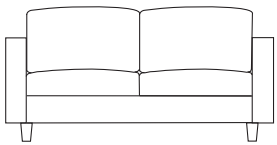

TUSCANY

The classic tuxedo sofa design for space and comfort lovers.

Model	Description	Dimensions Overall			Seat			Arm
		H	W	D	H	W	D	H

1250	Lounge Chair.	31	31	33	17	23	22	25
------	---------------	----	----	----	----	----	----	----

1251-5	Two Cushion Sofa.	31	54	33	17	46	22	25
--------	-------------------	----	----	----	----	----	----	----

1251-7	Three Cushion Sofa.	31	77	33	17	69	22	25
--------	---------------------	----	----	----	----	----	----	----

1251-9	Four Cushion Sofa.	31	100	33	17	92	22	25
--------	--------------------	----	-----	----	----	----	----	----

BASE OPTIONS: (Units are standard with tapered hardwood legs)

“P” Laminated Plinth Base.
Black laminate standard - Any EOC laminate at no extra charge.